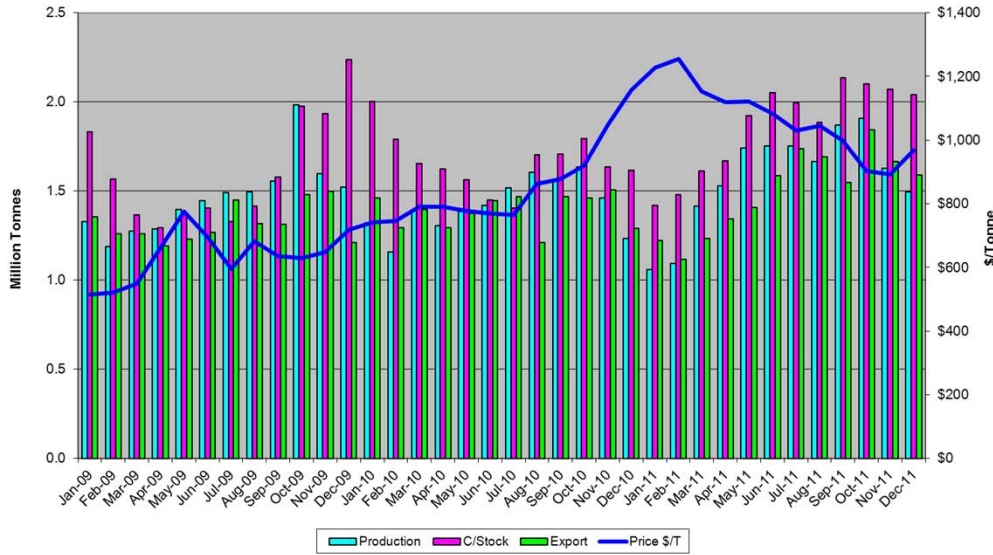

Palm Oil Information 2nd February 2012 (Malaysian Origin)

Crude Palm Oil Statistics

Crude Palm Oil vs RBD Palm vs PFAD Stearin Rolling 3 months \$/T

Soybean Oil vs Crude Palm Oil vs Crude Mineral Oil Rolling 12 weeks