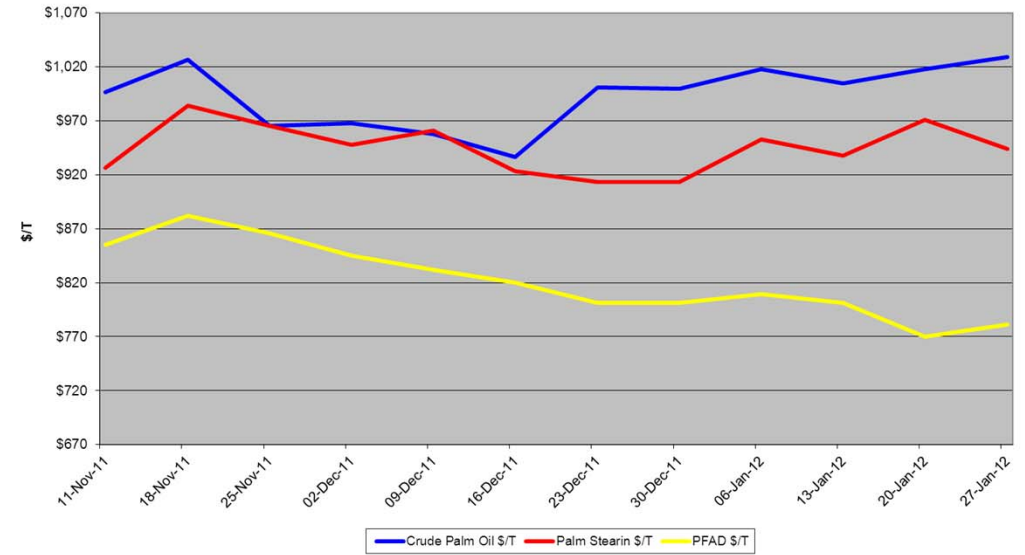

Palm Oil Information 2nd February 2012 (Malaysian Origin)

Crude Palm Oil Statistics

Crude Palm Oil vs RBD Palm vs PFAD Stearin Rolling 3 months \$/T

Soybean Oil vs Crude Palm Oil vs Crude Mineral Oil Rolling 12 weeks